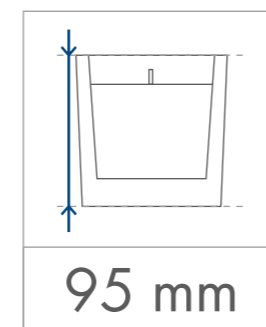

Standard  
printing  
area

Transfer print,  
Sensitive Touch (sandblasting)  
one / two-sided

70 x 40 mm

70 x 40 mm

Transfer print wallpaper  
270 x 30 mm

dimensions  
of the candle

minimum  
burning time

paraffin