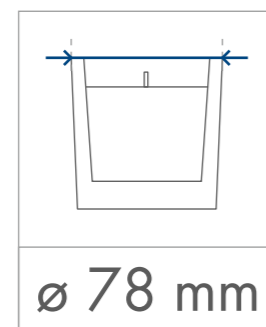

Standard  
printing  
area

Transfer print,  
Sensitive Touch (sandblasting)  
one / two-sided

70 x 40 mm

70 x 40 mm

Transfer print wallpaper  
270 x 30 mm

dimensions  
of the candle

minimum  
burning time

paraffin