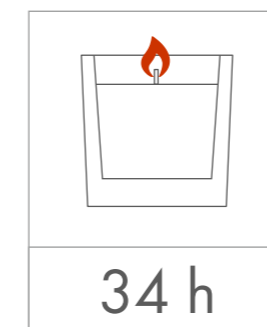

Standard  
printing  
area

Transfer print,  
Sensitive Touch (sandblasting)  
one / two-sided

70 x 40 mm

70 x 40 mm

Transfer print wallpaper  
270 x 30 mm

dimensions  
of the candle

minimum  
burning time

paraffin