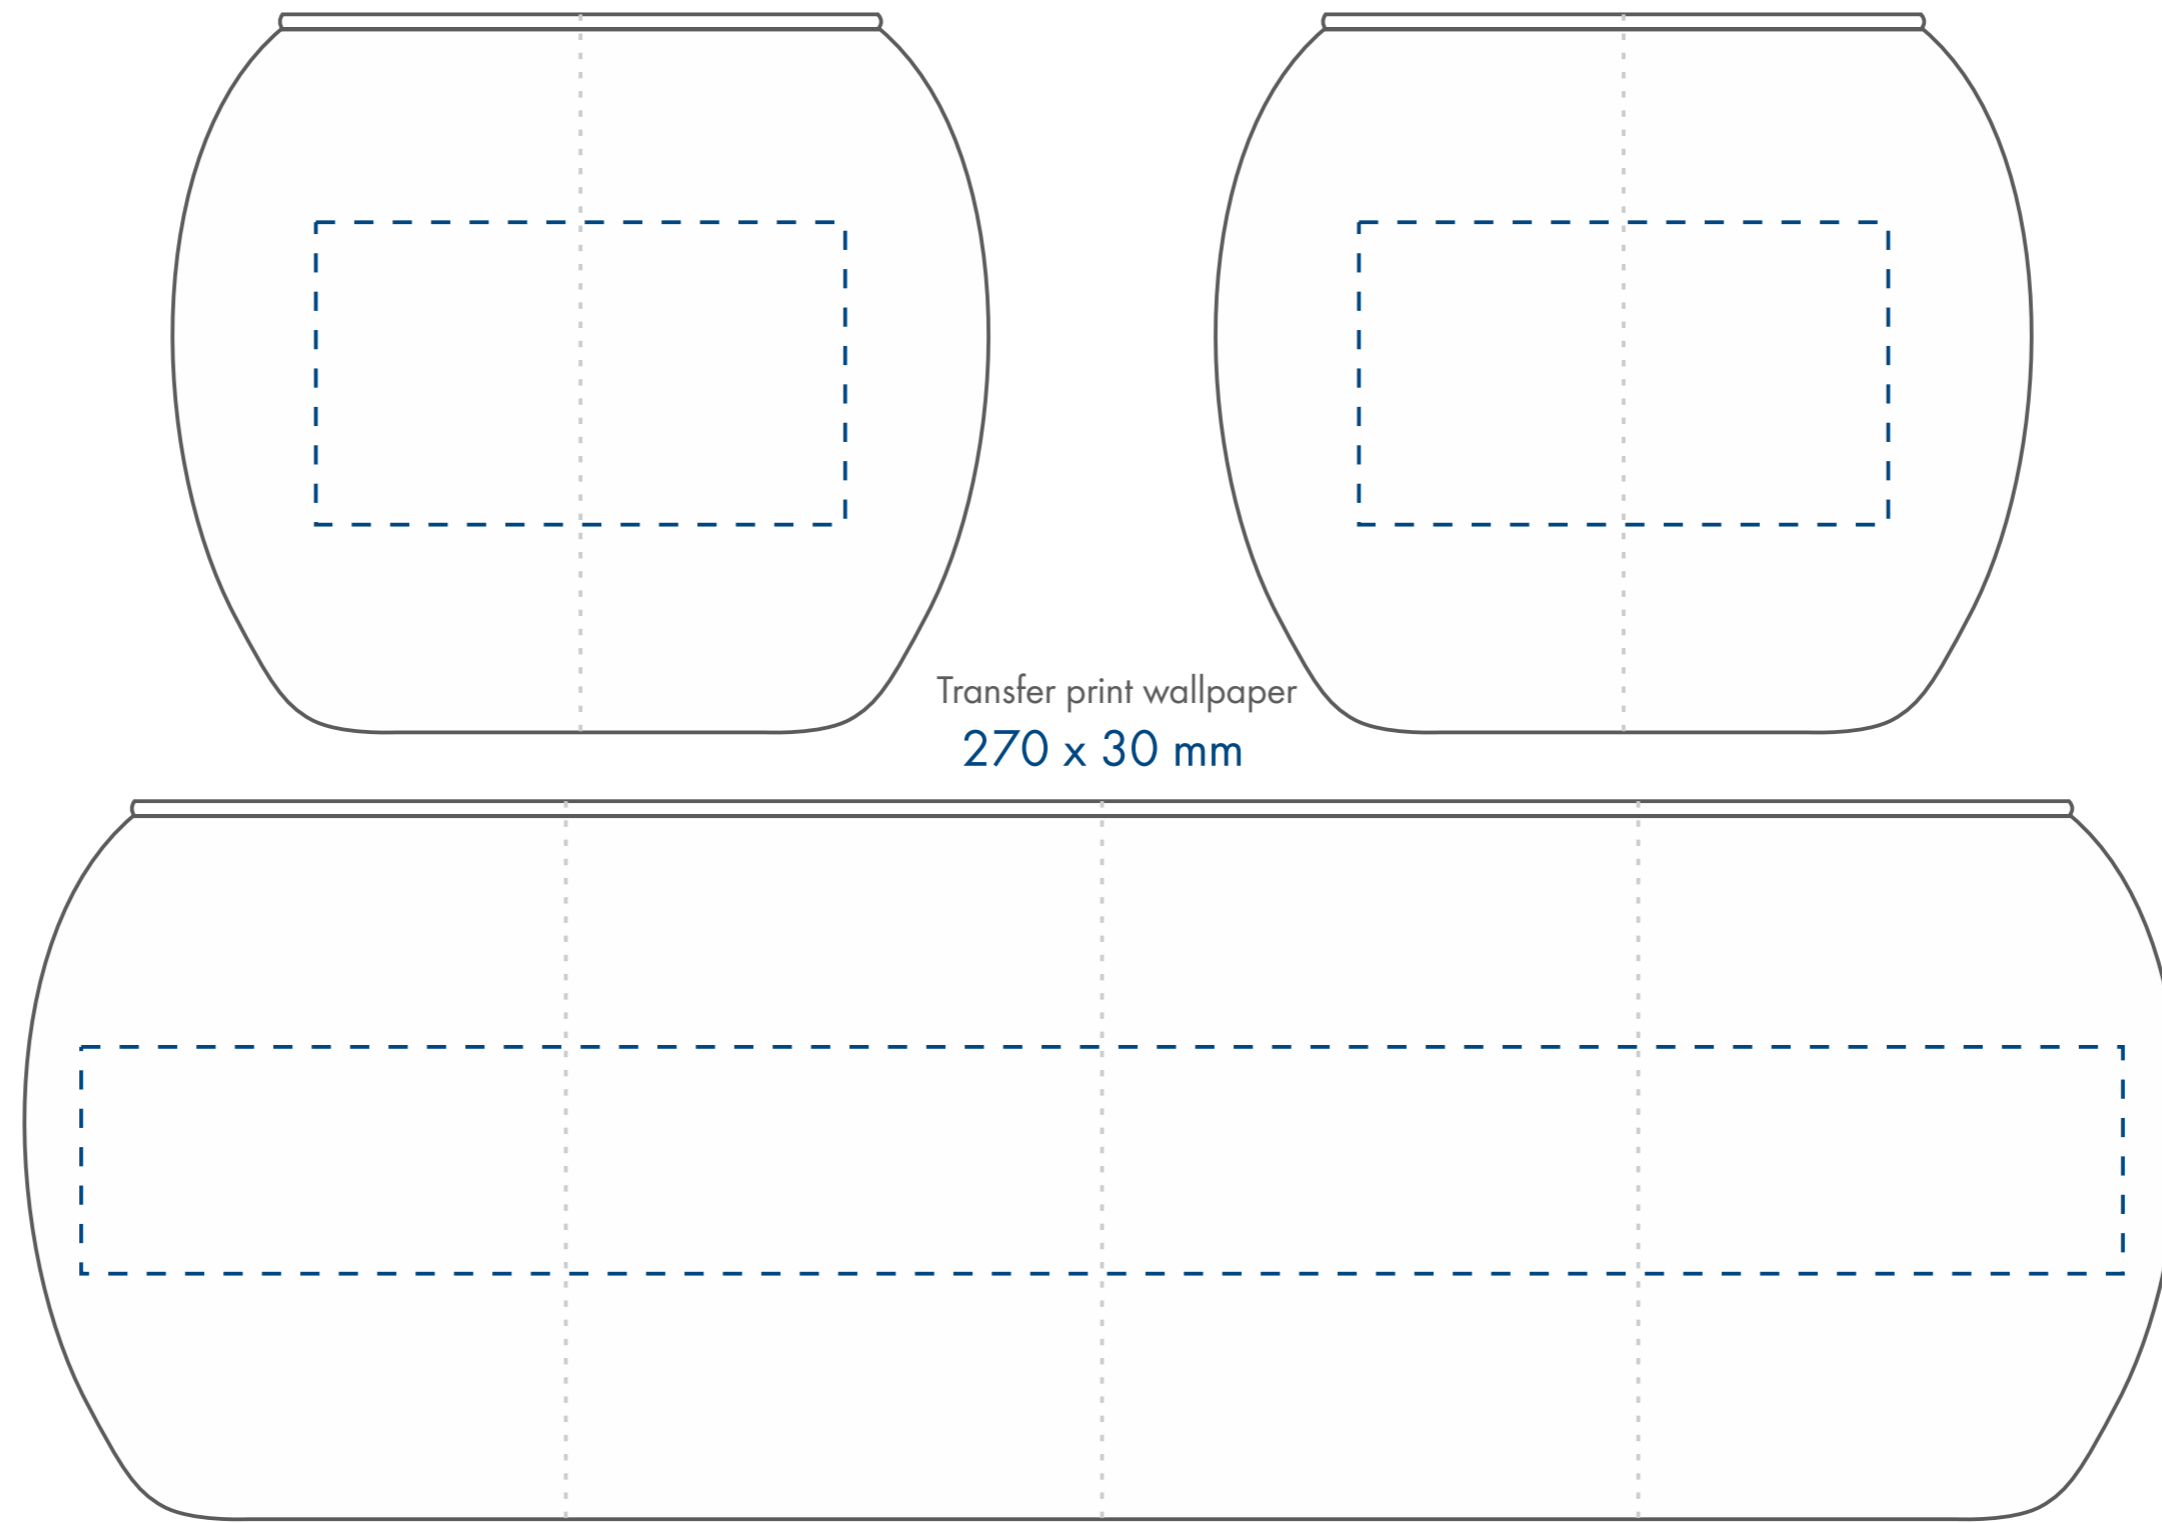

Standard  
printing  
area

Transfer print,  
Sensitive Touch (sandblasting)  
one / two-sided

70 x 40 mm

70 x 40 mm

Transfer print wallpaper  
270 x 30 mm

dimensions  
of the candle

minimum  
burning time

paraffin

soy  
wax