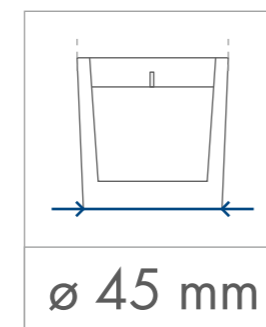

Standard  
printing  
area

Transfer print,  
Sensitive Touch (sandblasting)  
one / two-sided

70 x 40 mm

70 x 40 mm

Transfer print wallpaper  
270 x 30 mm

dimensions  
of the candle

minimum  
burning time

paraffin